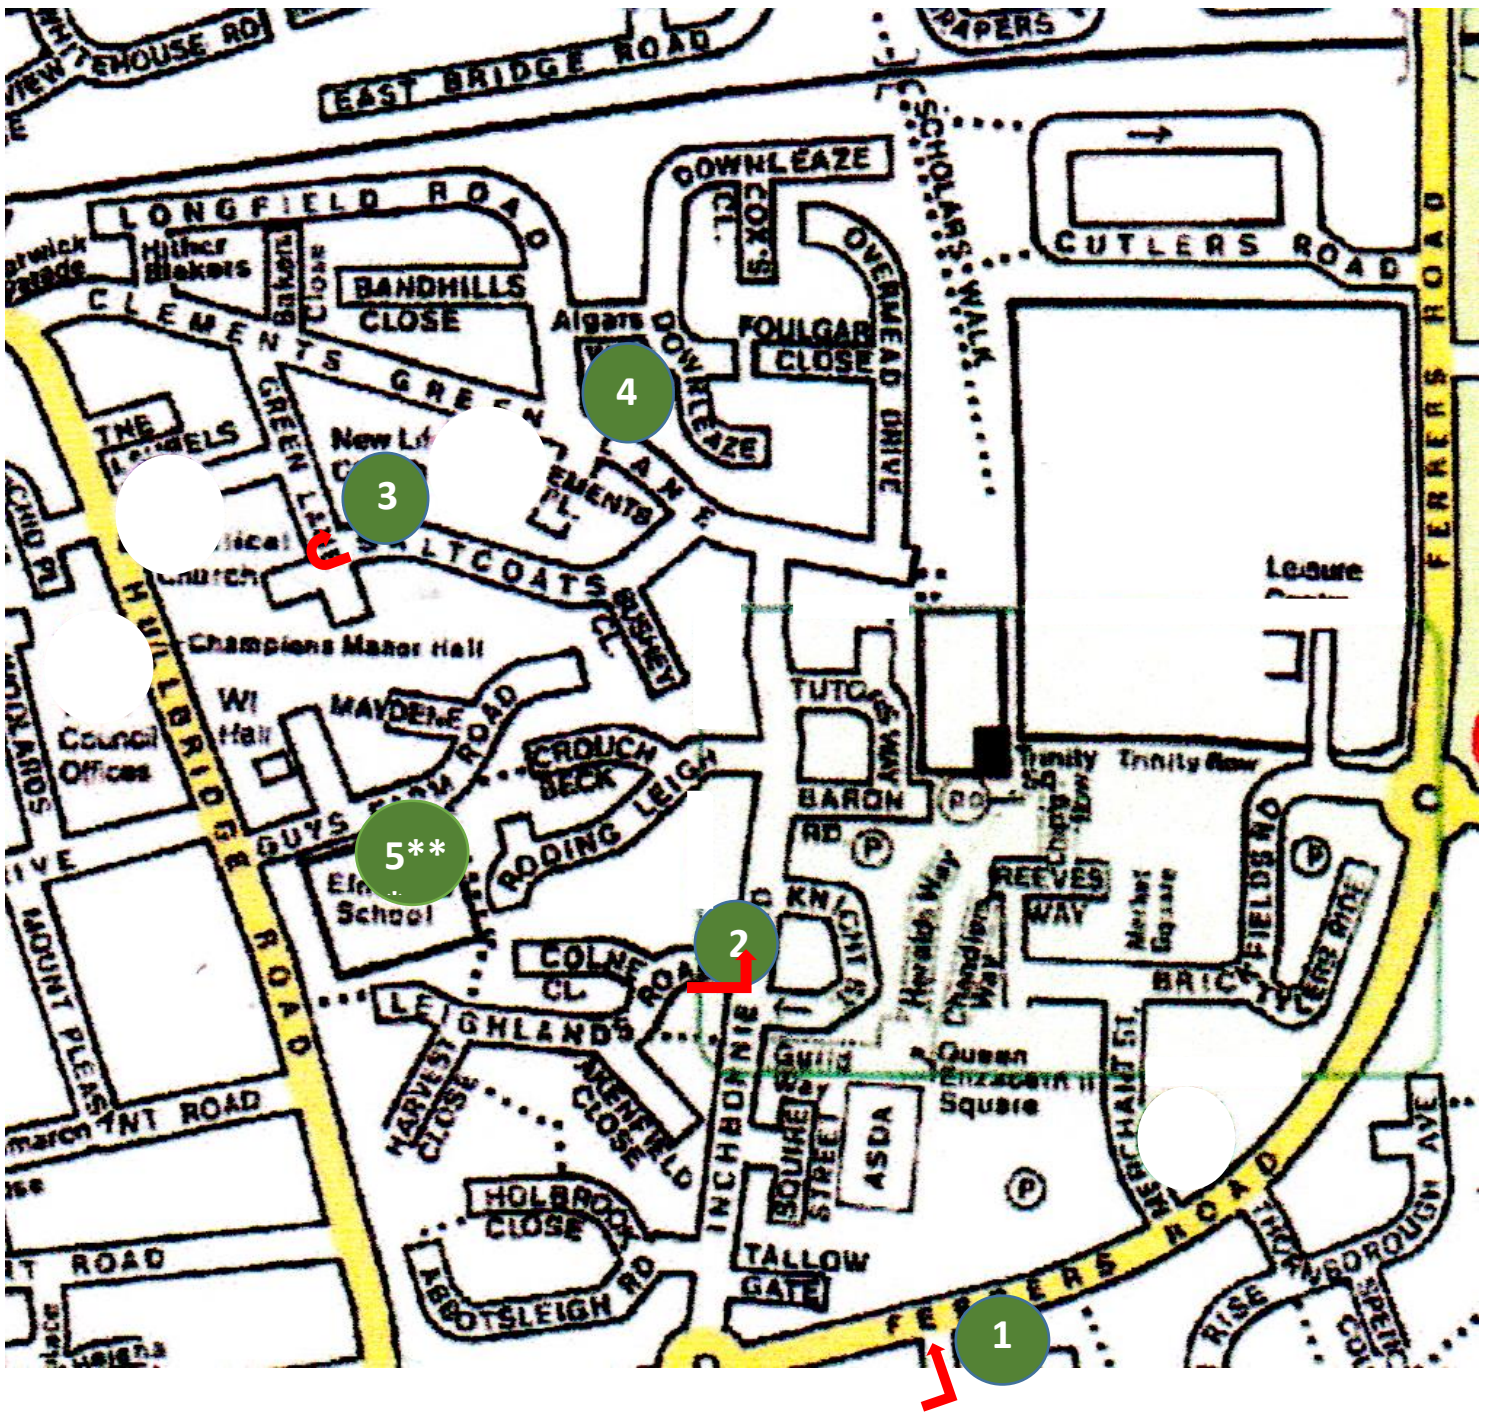

Route 2 **ELMWOOD SCHOOL INVOLVEMENT** Start Ferrers road 6pm start 8.15 finish
 Tuesday 7th December

- Stage 1 Ferrers Rd- Bembow drive **Reverse into turning to face out** 6.0pm to 6.15pm
- Stage 2 Inchbonnie opposite knight square **Reverse into Leighlands** 6.20pm to 6.40pm
- Stage 3 end of Saltcoates turn round in green lanes 6.45 to 7.10pm
- Stage 4 Longfields - Algars 7.15 to 7.30pm
- Stage 5 Elmwood school car park (combine with Rota Kids) 7.40 to 8.15pm