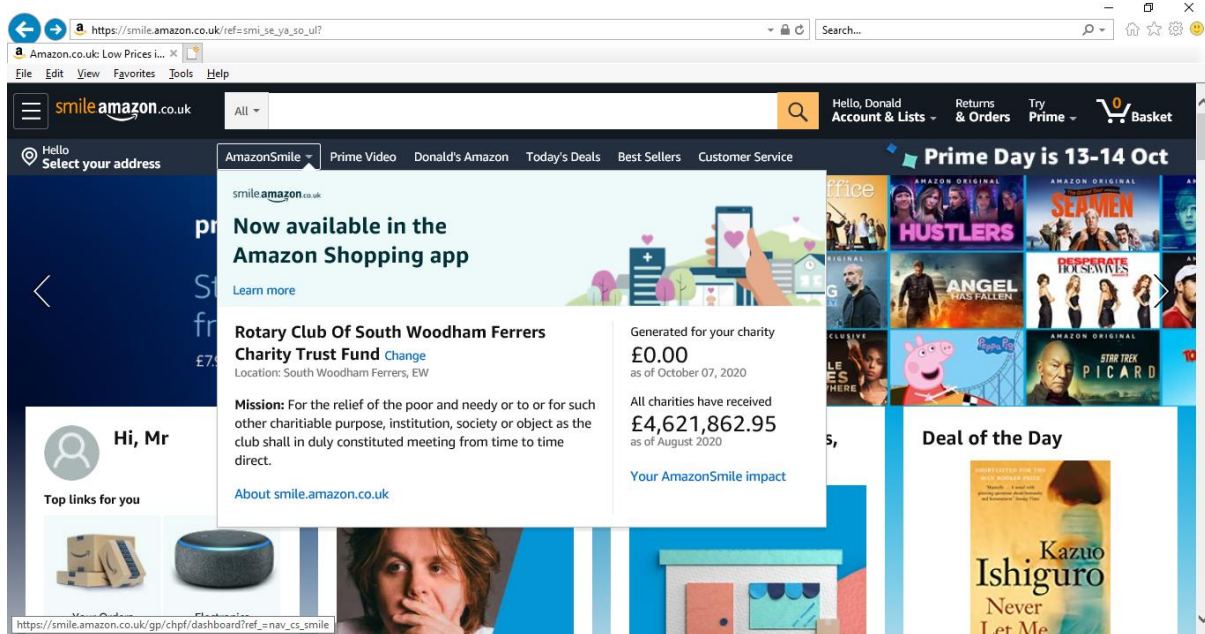

Click start shopping and you then be able to start shopping as normal. All purchases made will incur no charge to you. Prices are not impacted and the charity will receive 0.5% of the total spend as a donation from Amazon Smile to the charity account.

The following screen is displayed.