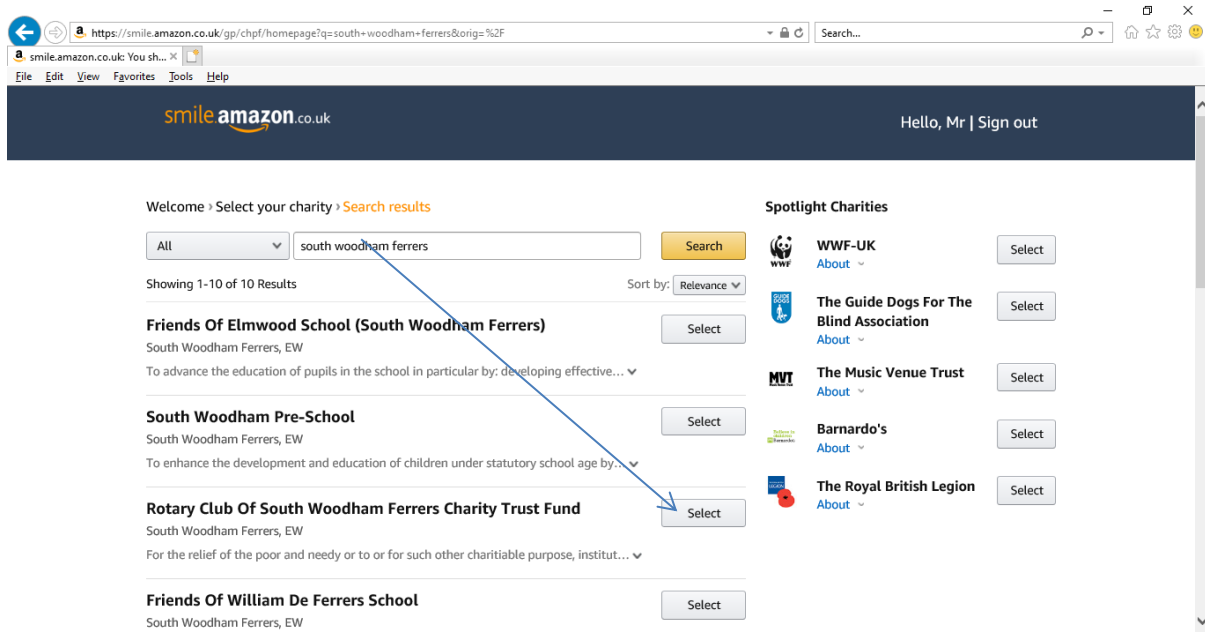

# AMAZON SMILE – SWF Rotary Club

The objective of Amazon Smile is to support charities through purchases made online. To start with first click on <https://smile.amazon.co.uk/gp/chpf/homepage>

The homepage is then displayed

Sign into your Amazon account as normal.

The next screen displayed will ask you to select your nominated charity.

Type in search field words eg South Woodham Ferrers and a number of Charities linked to the search criteria are displayed. Select Rotary Club of South Woodham Ferrers Charity Trust Fund.