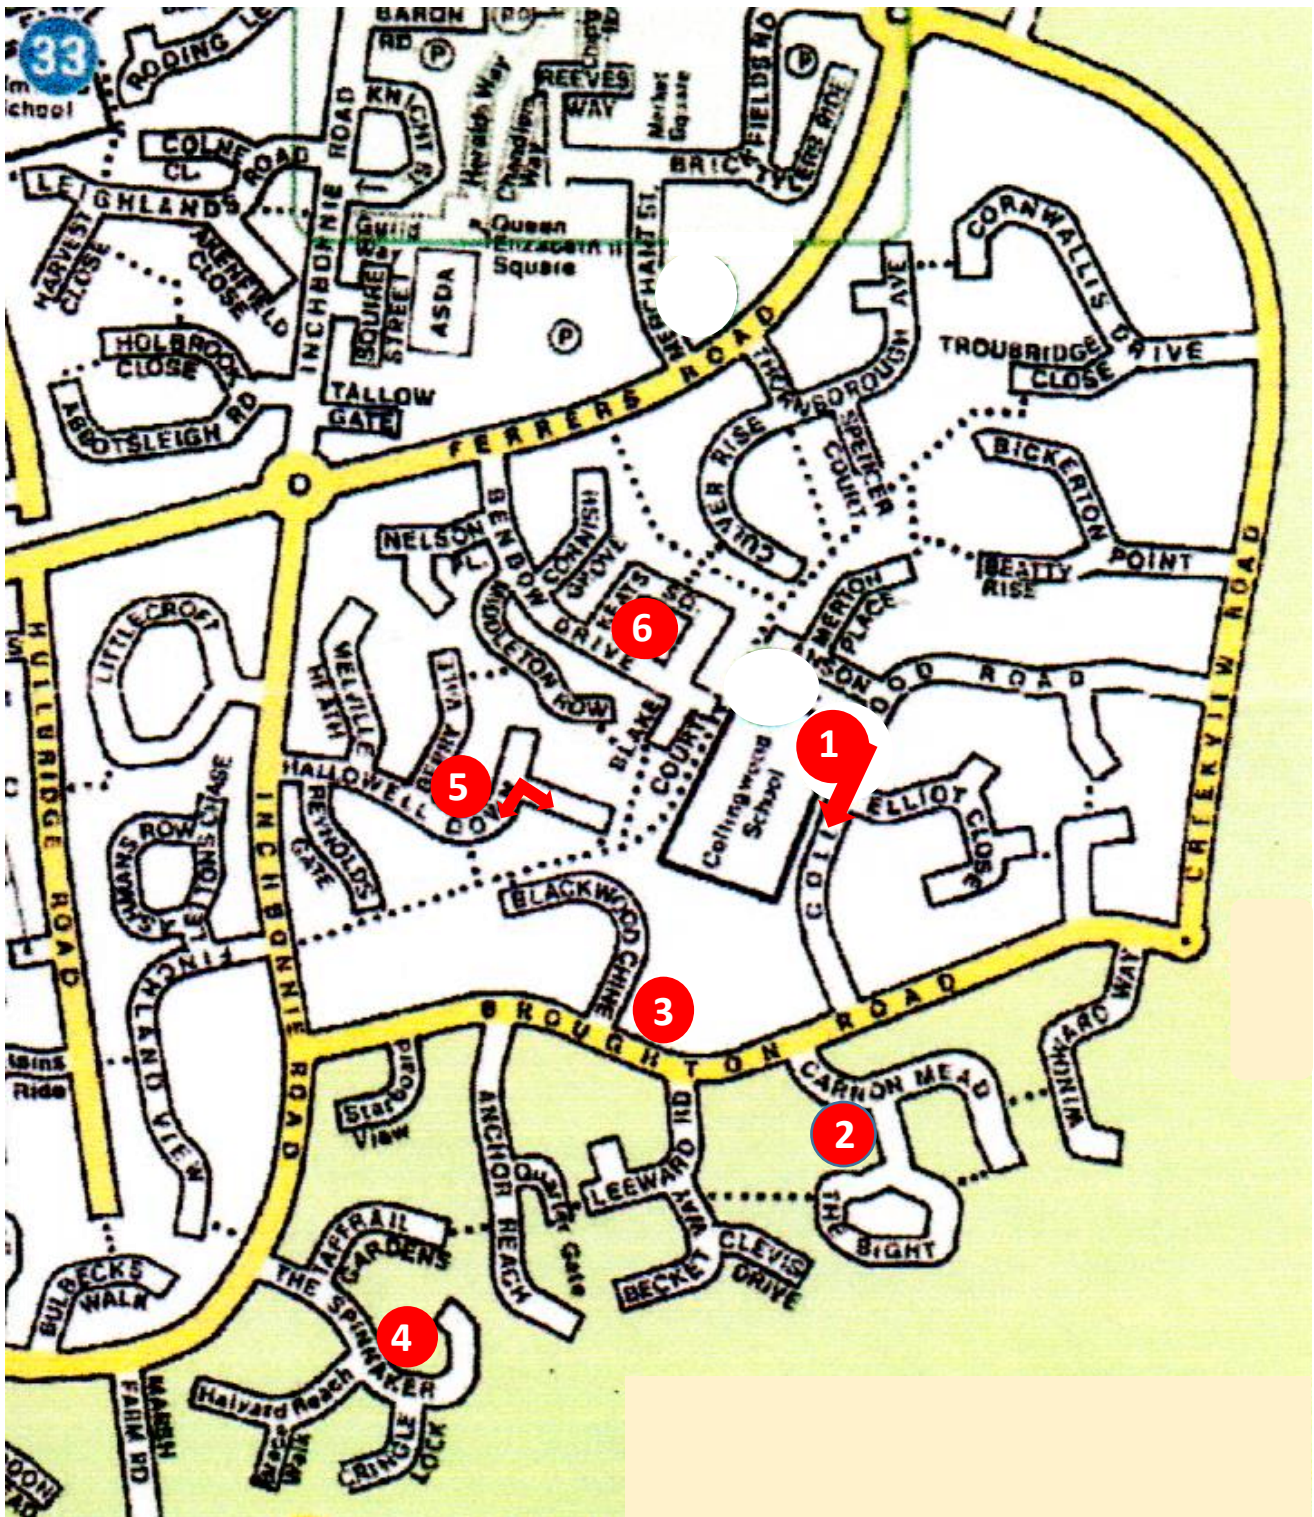

ROUTE 3 start outside Collingwood school 5.45pm to 8.10pm

- Stage 1 Collingwood school Facing south 5.45 to 6.00
- Stage 2 the Bight 6.05 to 6.20
- Stage 3 Broughton rd & Blackwood chine 6.25 to 6.40
- Stage 4 The Spinkier 6.50 to 7.10
- Stage 5 Inchbonnie & Hallowell down Reverse into Hallowell Down 7.20 to 7.40
- Stage 6 Benbow drive & Keats square Drive around Keats square 7.50 to 8.10