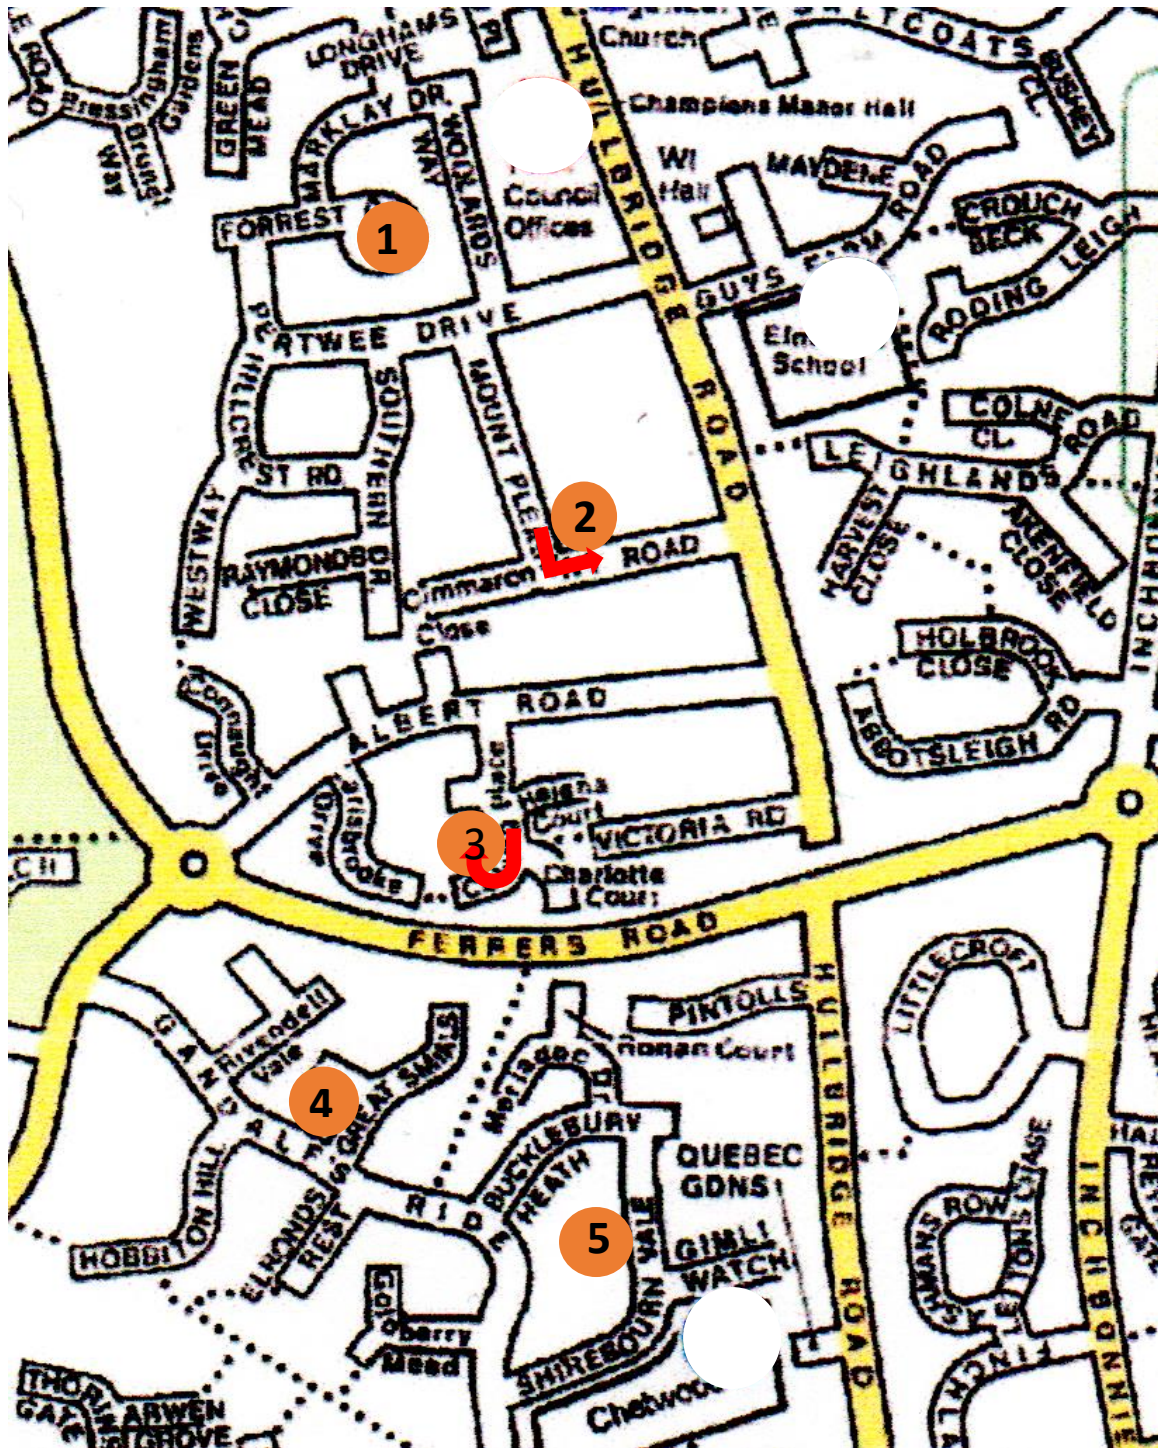

**Route 5 Start Forest close start at 6.00pm to 8.00pm  
Monday 13<sup>th</sup> December**

- |                                      |                                      |               |
|--------------------------------------|--------------------------------------|---------------|
| Stage 1 Forest close                 | Possibly on grass island             | 6.00 - 6.20   |
| Stage 2 Mount pleasant rd            | Bumpy rd                             | 6.25 - 6.40   |
| Stage 3 Coburg Place                 | Reverse into side road to turn round | 6.45 - 6.55   |
| Stage 4 Gandolfs Ride & Great Smails |                                      | 7.10 - 7 - 40 |
| Stage 5 Shirebourne Vale             |                                      | 7.45 - 8.00   |