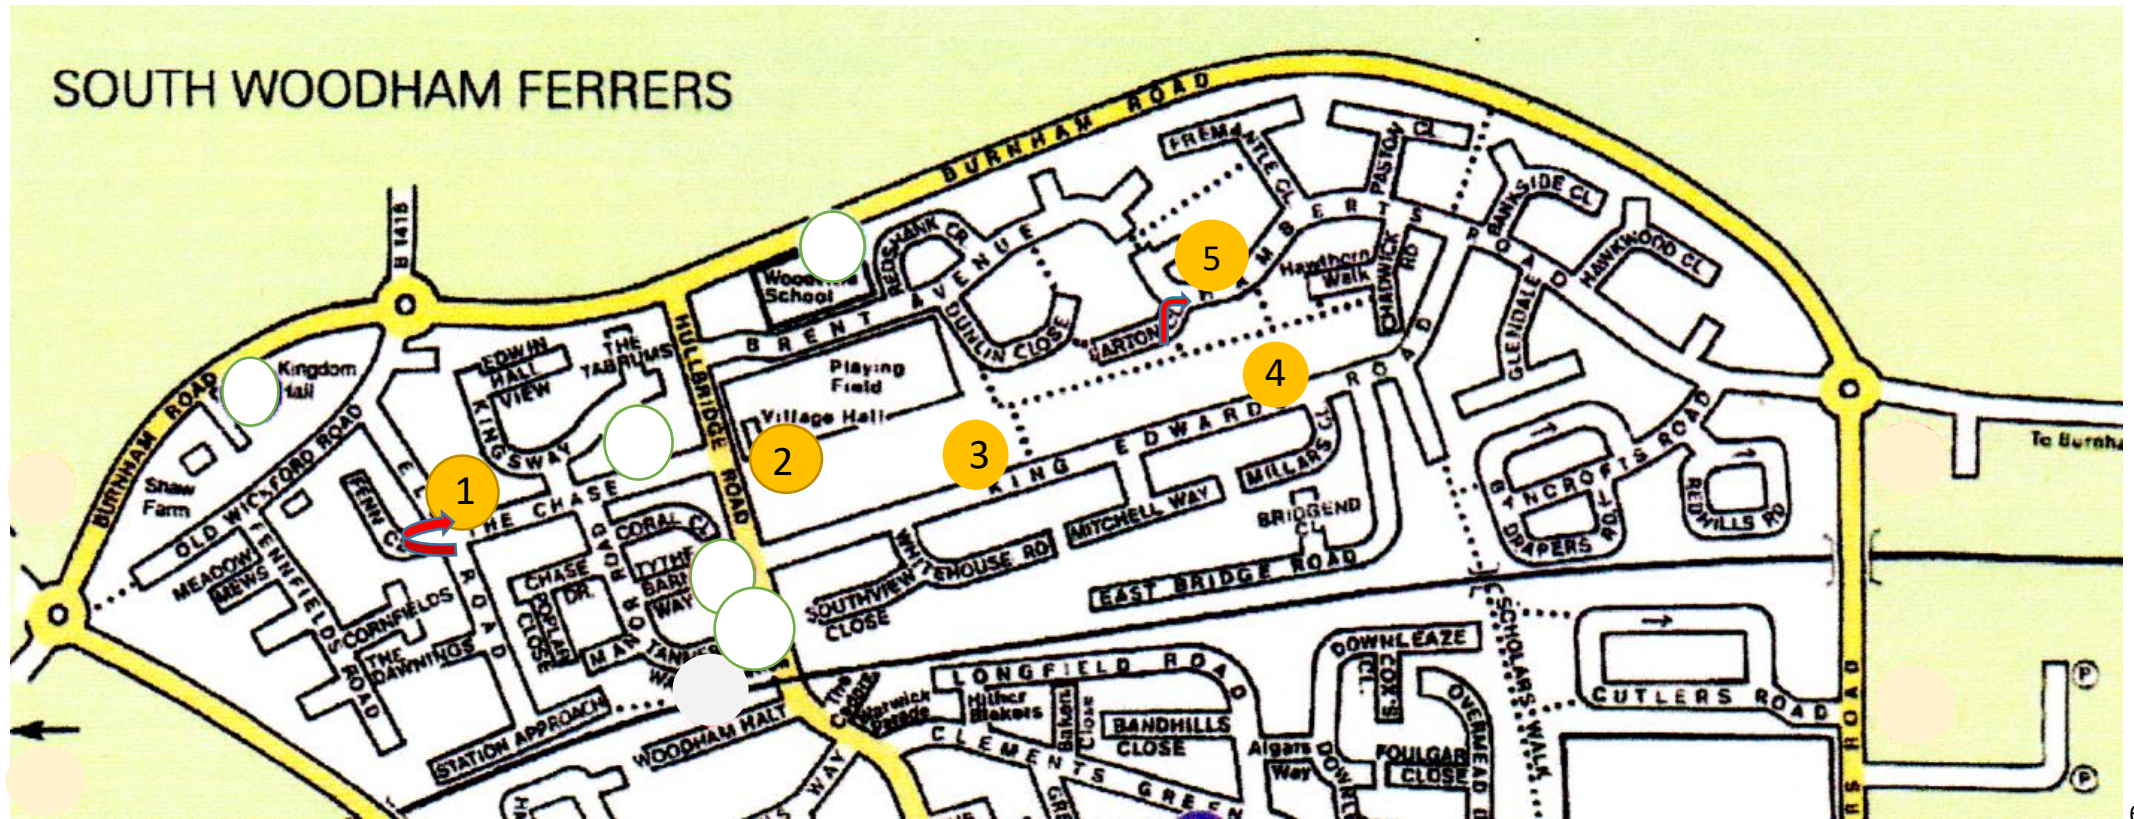

Route one start at the Chase 5.45 start 8pm finish

MONDAY 6<sup>TH</sup> DECEMBER

- |         |                                       |              |
|---------|---------------------------------------|--------------|
| Stage 1 | The Chase                             | 5.45 - 6.05  |
| Stage 2 | Village hall                          | 6.10 - 6.30  |
| Stage 3 | King Edward road                      | 6-35 - 6.55  |
| Stage 4 | King Edwards Millars close            | 7.00 - 7 -20 |
| Stage 5 | Hamberts Rd reverse into Barton close | 7.40 - 8.00  |